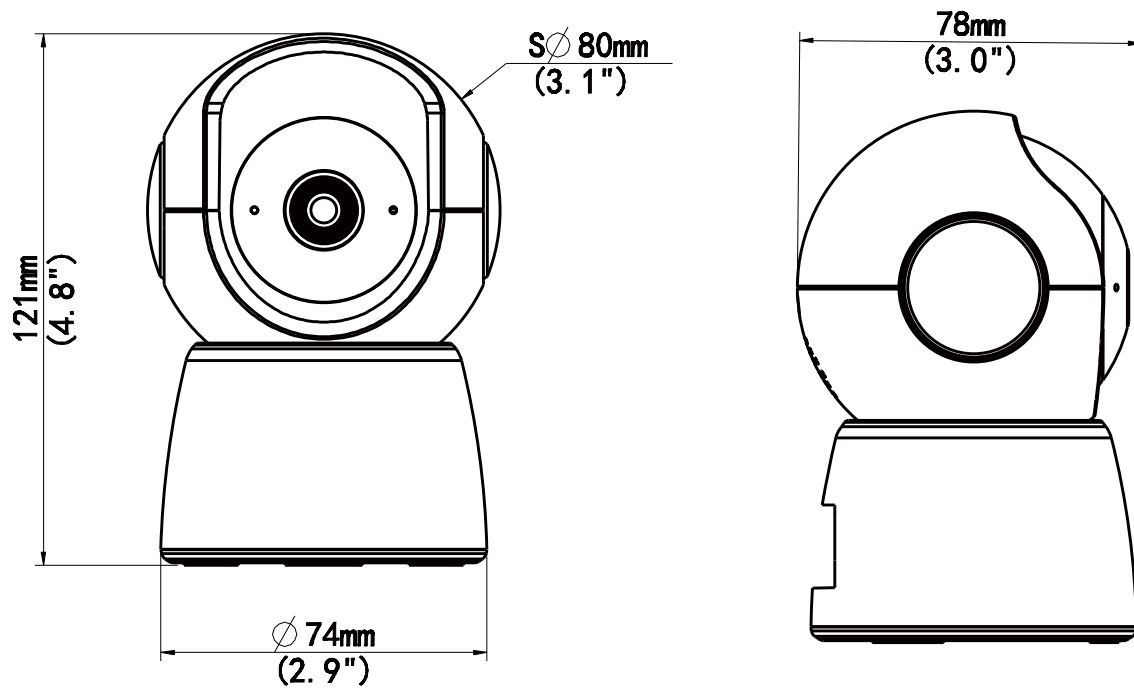

Dimensions

www.uniview.com/uniarch

©2022 Zhejiang Uniview Technologies Co., Ltd. All rights reserved.

*Product specifications and availability are subject to change without notice.